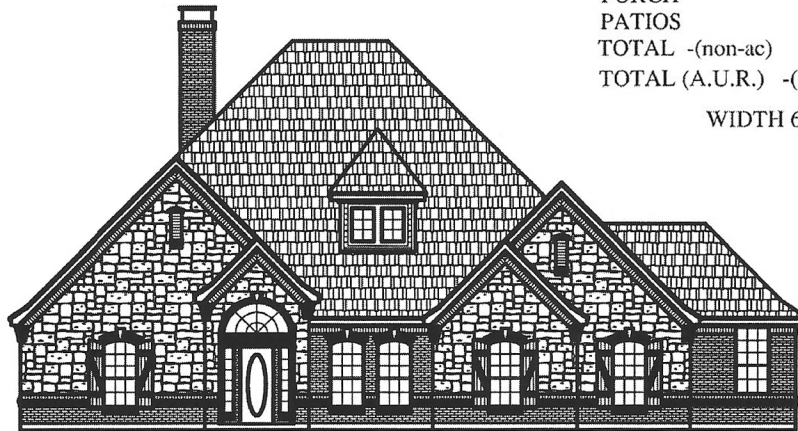

Deer Chase

TOTAL (A/C) -with brick	2435
GARAGE	737
PORCH	154
PATIOS	384
TOTAL -(non-ac)	1275
TOTAL (A.U.R.) -(future rooms included)	3710
WIDTH 68'10" DEPTH 76'5"	